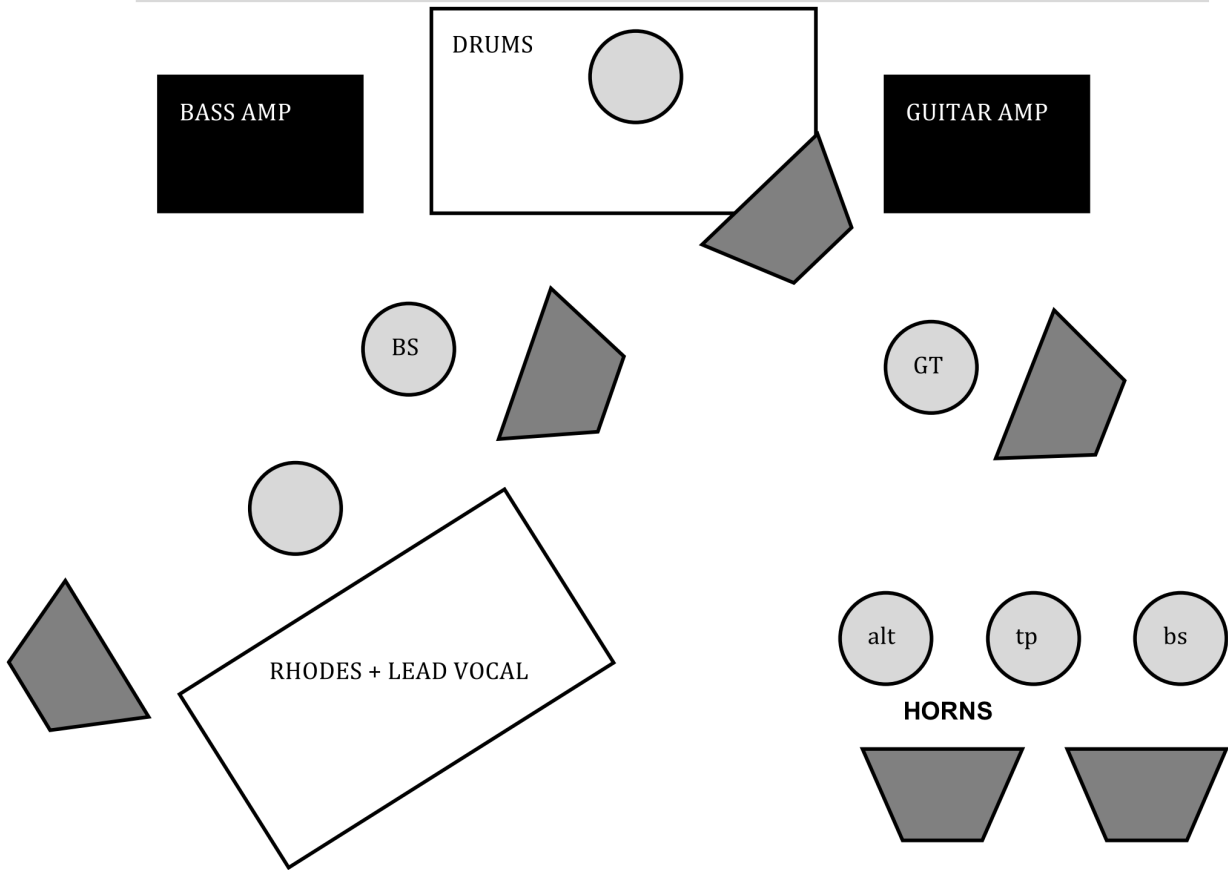

TECHNICAL RIDER DELMONTIS 2026

1. Bassdrum
2. Snaredrum
3. HiHat
4. Tom
5. Overhead 1
6. Overhead 2
7. Bass Amp (DI)
8. Guitar Amp
9. Rhodes LEFT (DI)
10. Rhodes RIGHT (DI)
11. Alto Saxophone
12. Trumpet SM58
13. Bariton Saxophone / Flute
14. Lead Vocal SM58 or NEUMANN KMS-105